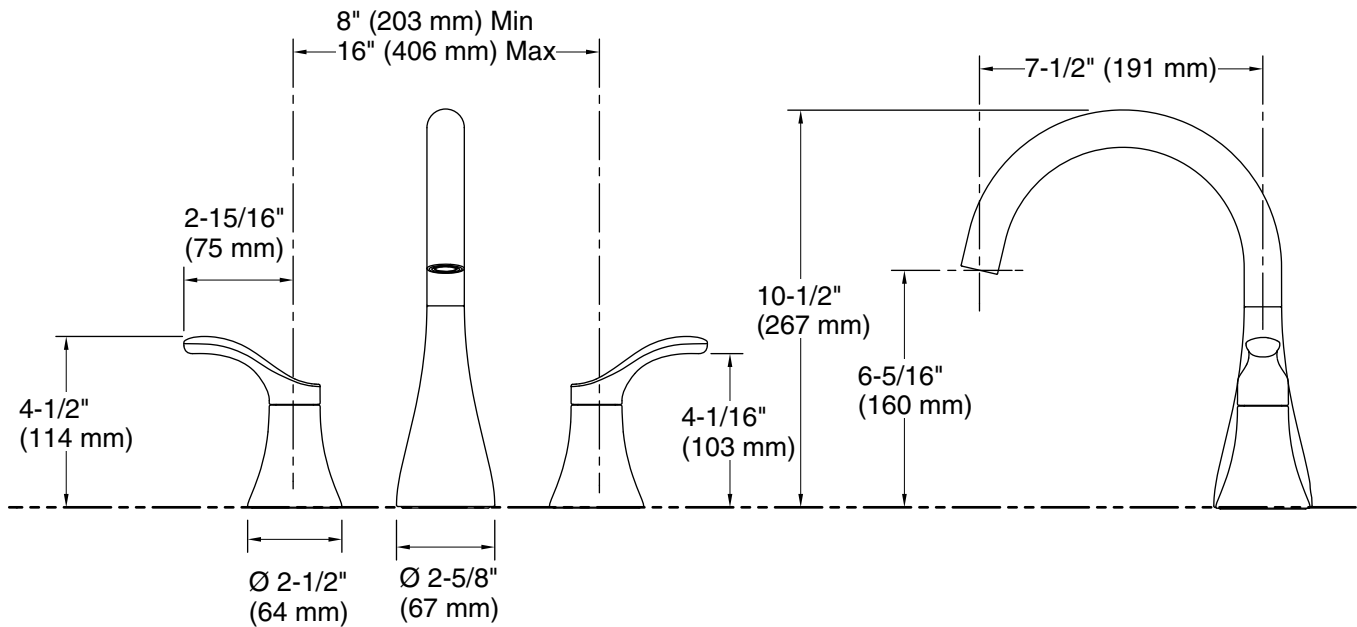

Features

- Two-handle bath faucet trim
- 7-1/2" (191 mm) gooseneck nondiverter spout with slip-fit connection
- Coordinates with other products in the Simplice collection

Material

- Premium material construction for durability and reliability
- KOHLER finishes resist corrosion and tarnishing

Installation

- Deck-mount

ADA

CSA B651

OBC

Codes/Standards

ASME A112.18.1/CSA B125.1

ADA

Technical Information

All product dimensions are nominal.

Drain included: No

Spout:

Spout reach: 7-1/2" (191 mm)

Notes

Install this product according to the installation instructions.

ADA, OBC, CSA B651 compliant when installed to the specific requirements of these regulations.